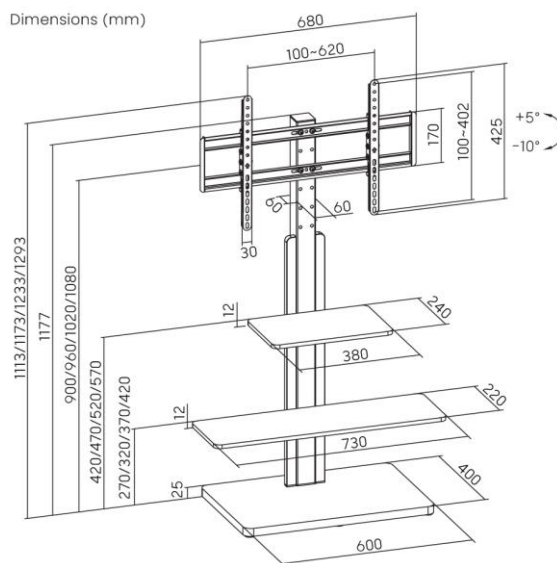

reflecta TV Stand Elegant 75BWS2

-
-
-
-
-
-
-
-

Product information:

- Universal TV Stand
- Max. loading weight: 40 kg (Shelves: 10kg)
- Height adjustable TV: 90/96/102/108 cm
- 32"-75" (81-190 cm)
- Vesa: 100x100, 200x100, 200x200, 300x200, 400x200, 300x300, 400x300, 400x400, 600x400
- Tilt: +5°/-10°
- Cable management
- Also compatible with Curved TVs
- Material: Walnut, particle board, powder coated steel
- Dimensions: 600x400x1293mm